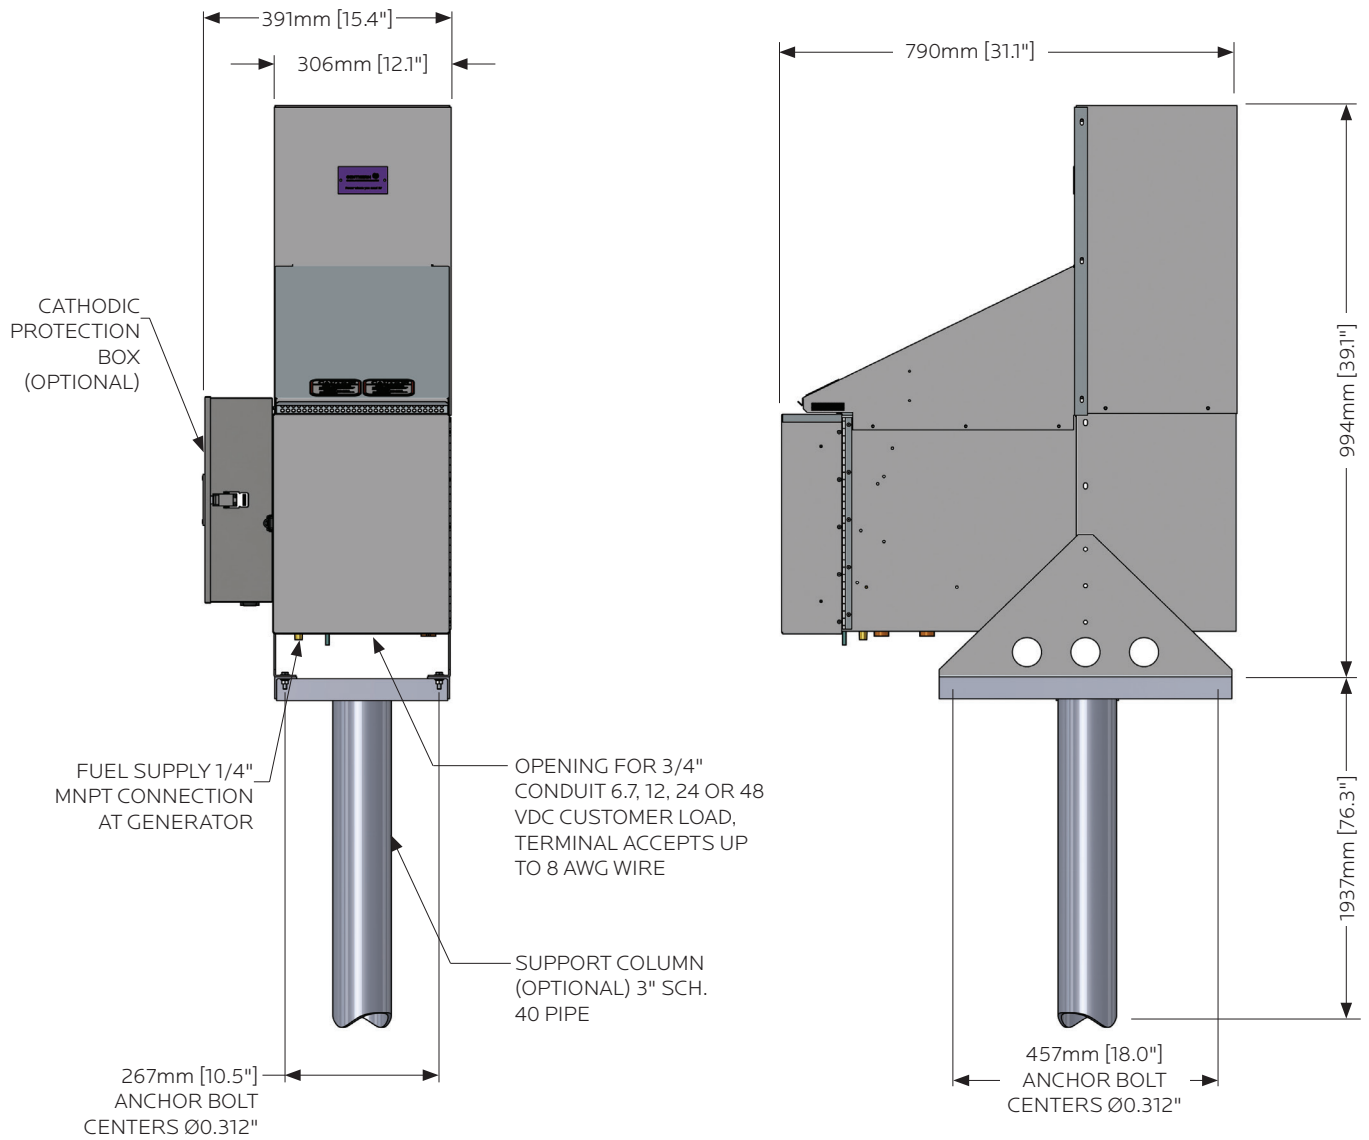

NOTES:

Generator Weight: 60 kg [132 lb]

Model: P-5100

Certified to CSA Std. T.I.L. R-10

Gentherm Global Power Technologies

p 403 236 5556

e gptsales@gentherm.com

w genthermglobalpower.com

16, 7875 – 57 Street SE

Calgary, Alberta, Canada T2C 5K7