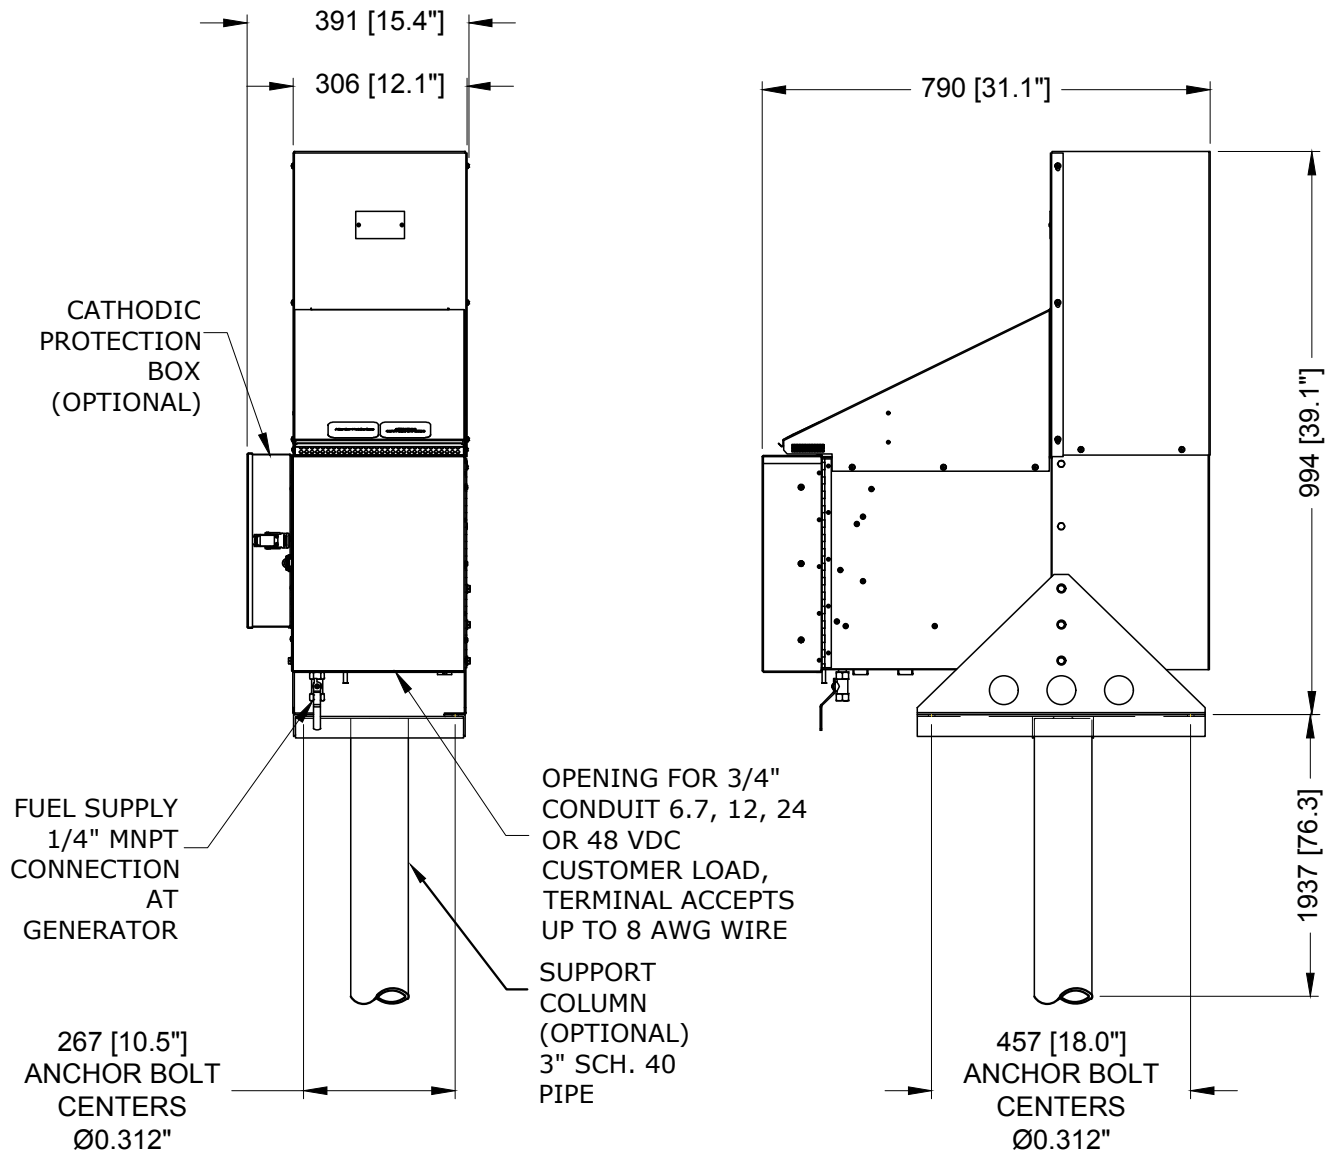

Power Specifications

Power Rating at 20°C
100 Watts at 6.7 Volts
100 Watts at 14 Volts
100 Watts at 27 Volts

Electrical

Adjustment:	6.7 V	4 - 7.5 Volts
	12 V	12 - 18 Volts
	24 V	24 - 30 Volts

Output: Terminal block which accepts up to 8 AWG wire. Opening for 3/4" conduit in the base of the cabinet.

* Formerly Global Thermoelectric

Intertek

ISO 9001 Registered

Power where you need it.®

GENTHERM 
GLOBAL POWER TECHNOLOGIES

Typical Installation

NOTES:

1. GENERATOR WEIGHT: 60 kg [132 lb]
2. DIMENSIONS IN mm [INCHES].

MODEL: P-5100
 DRW: 68321rev1